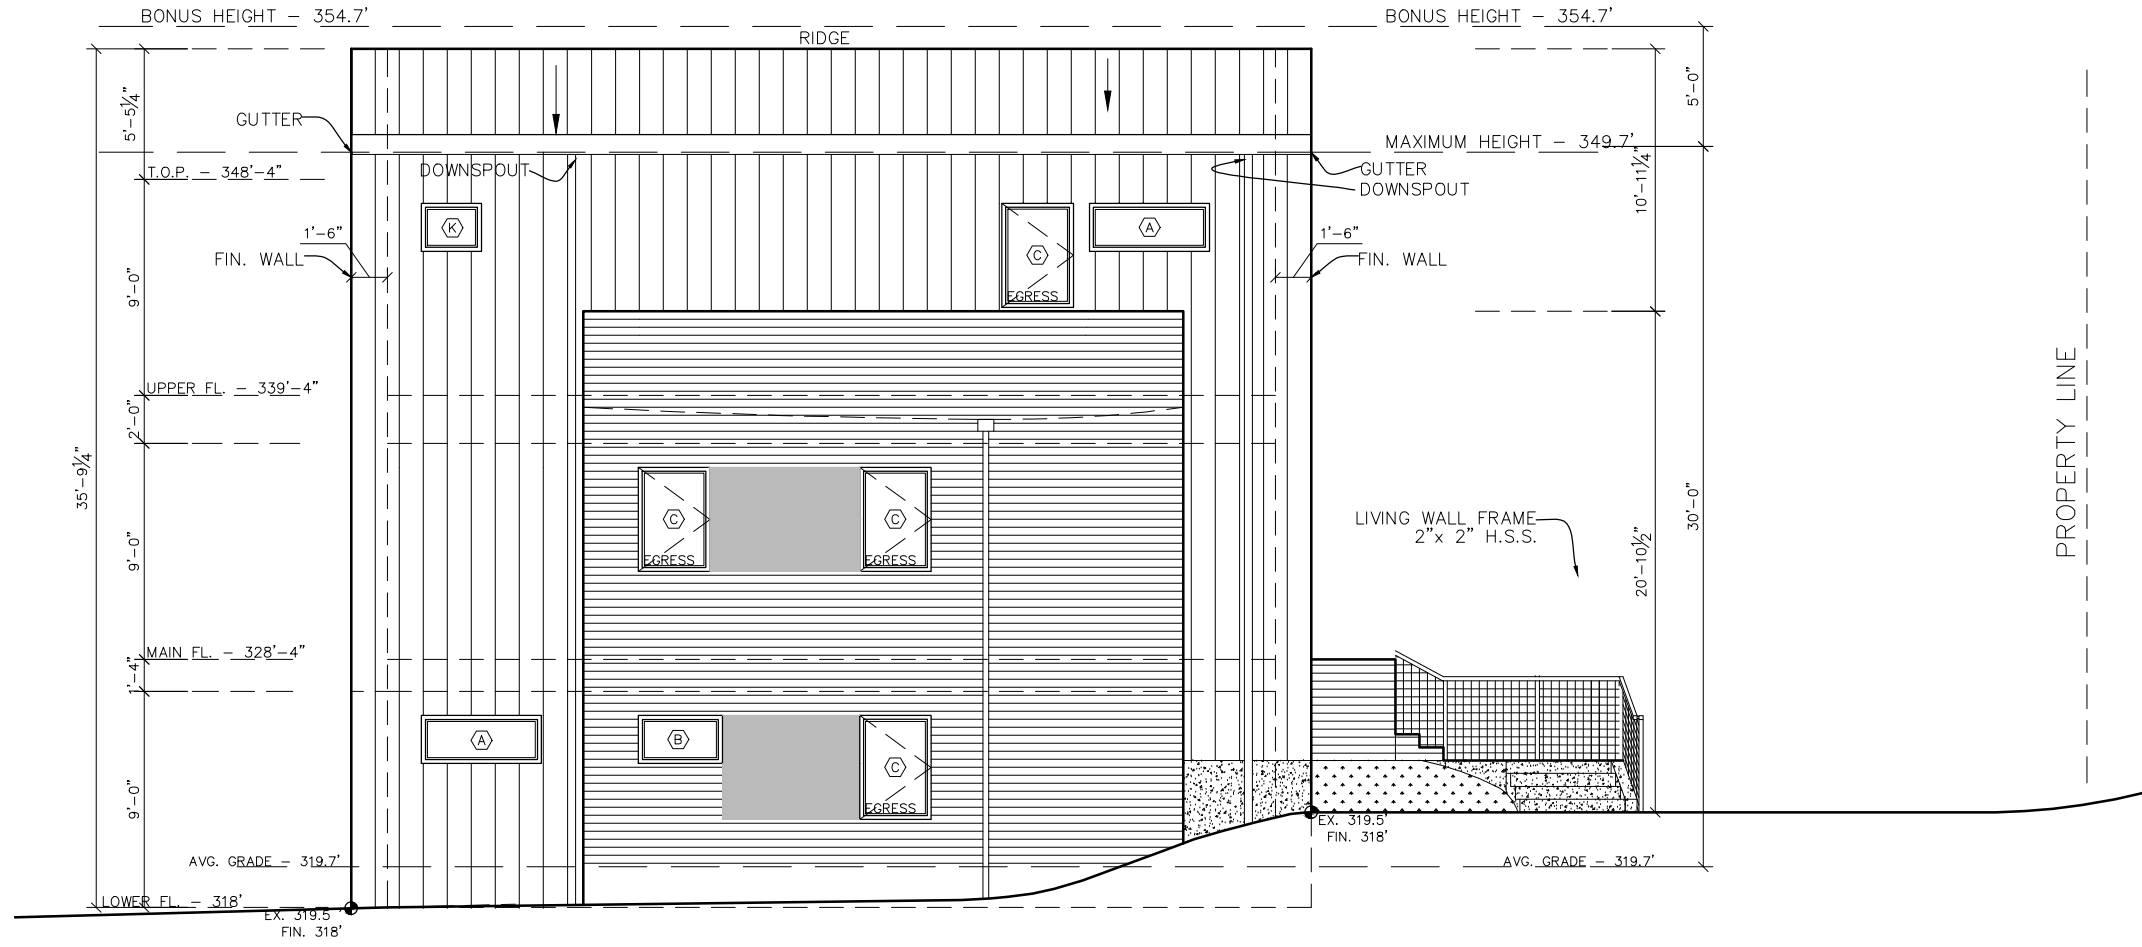

LOWER LEVEL PLAN

ROOF PLAN

EAST ELEVATION

SOUTH ELEVATION

WEST ELEVATION

4546 130th PI SE
N5 architecture llc

SCALE: 1/8" = 1'-0"
02.10.2023