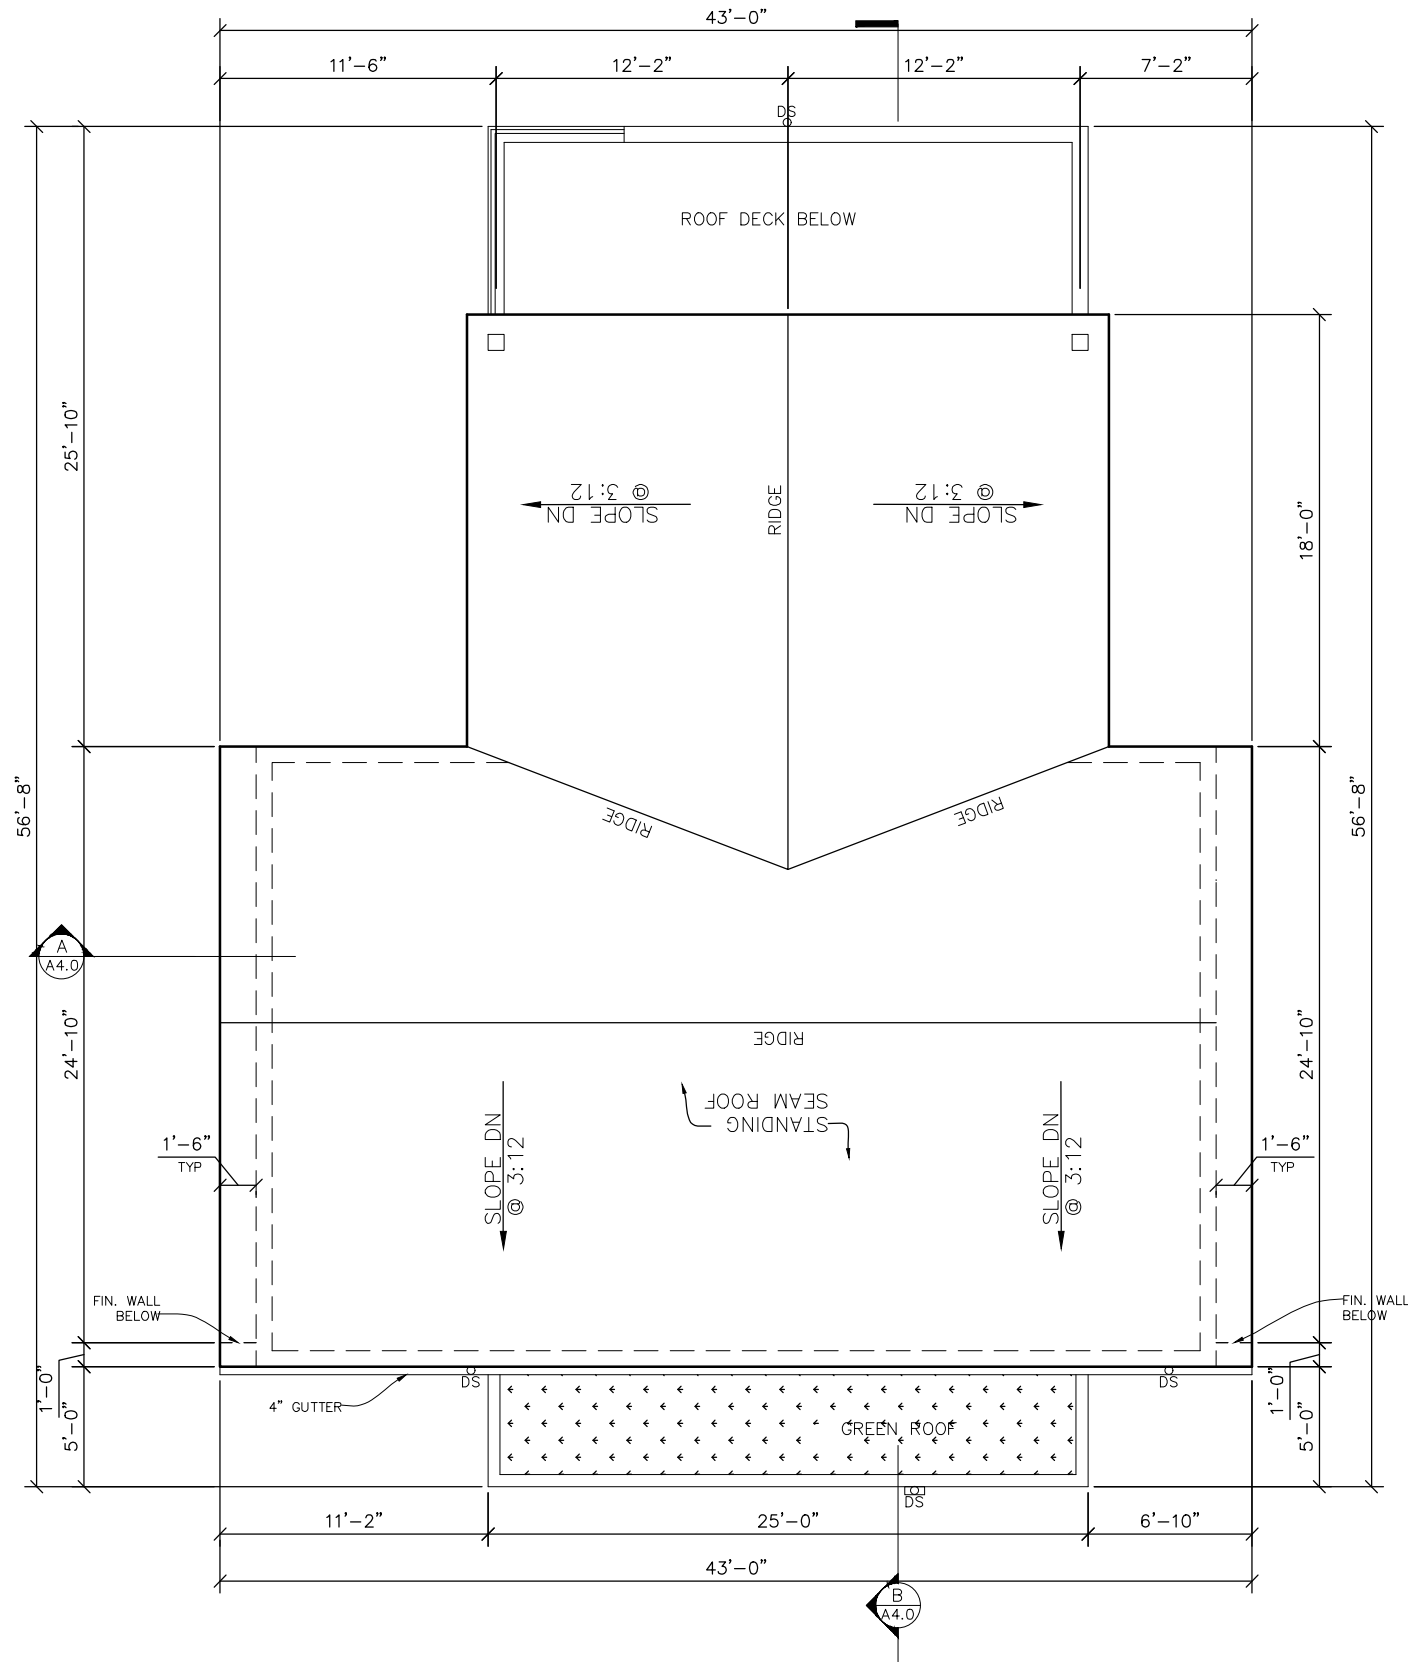

LOWER LEVEL PLAN

ROOF PLAN

EAST ELEVATION

SOUTH ELEVATION

WEST ELEVATION

4546 130th PI SE
N5 architecture llc

SCALE: 1/8" = 1'-0"
02.10.2023