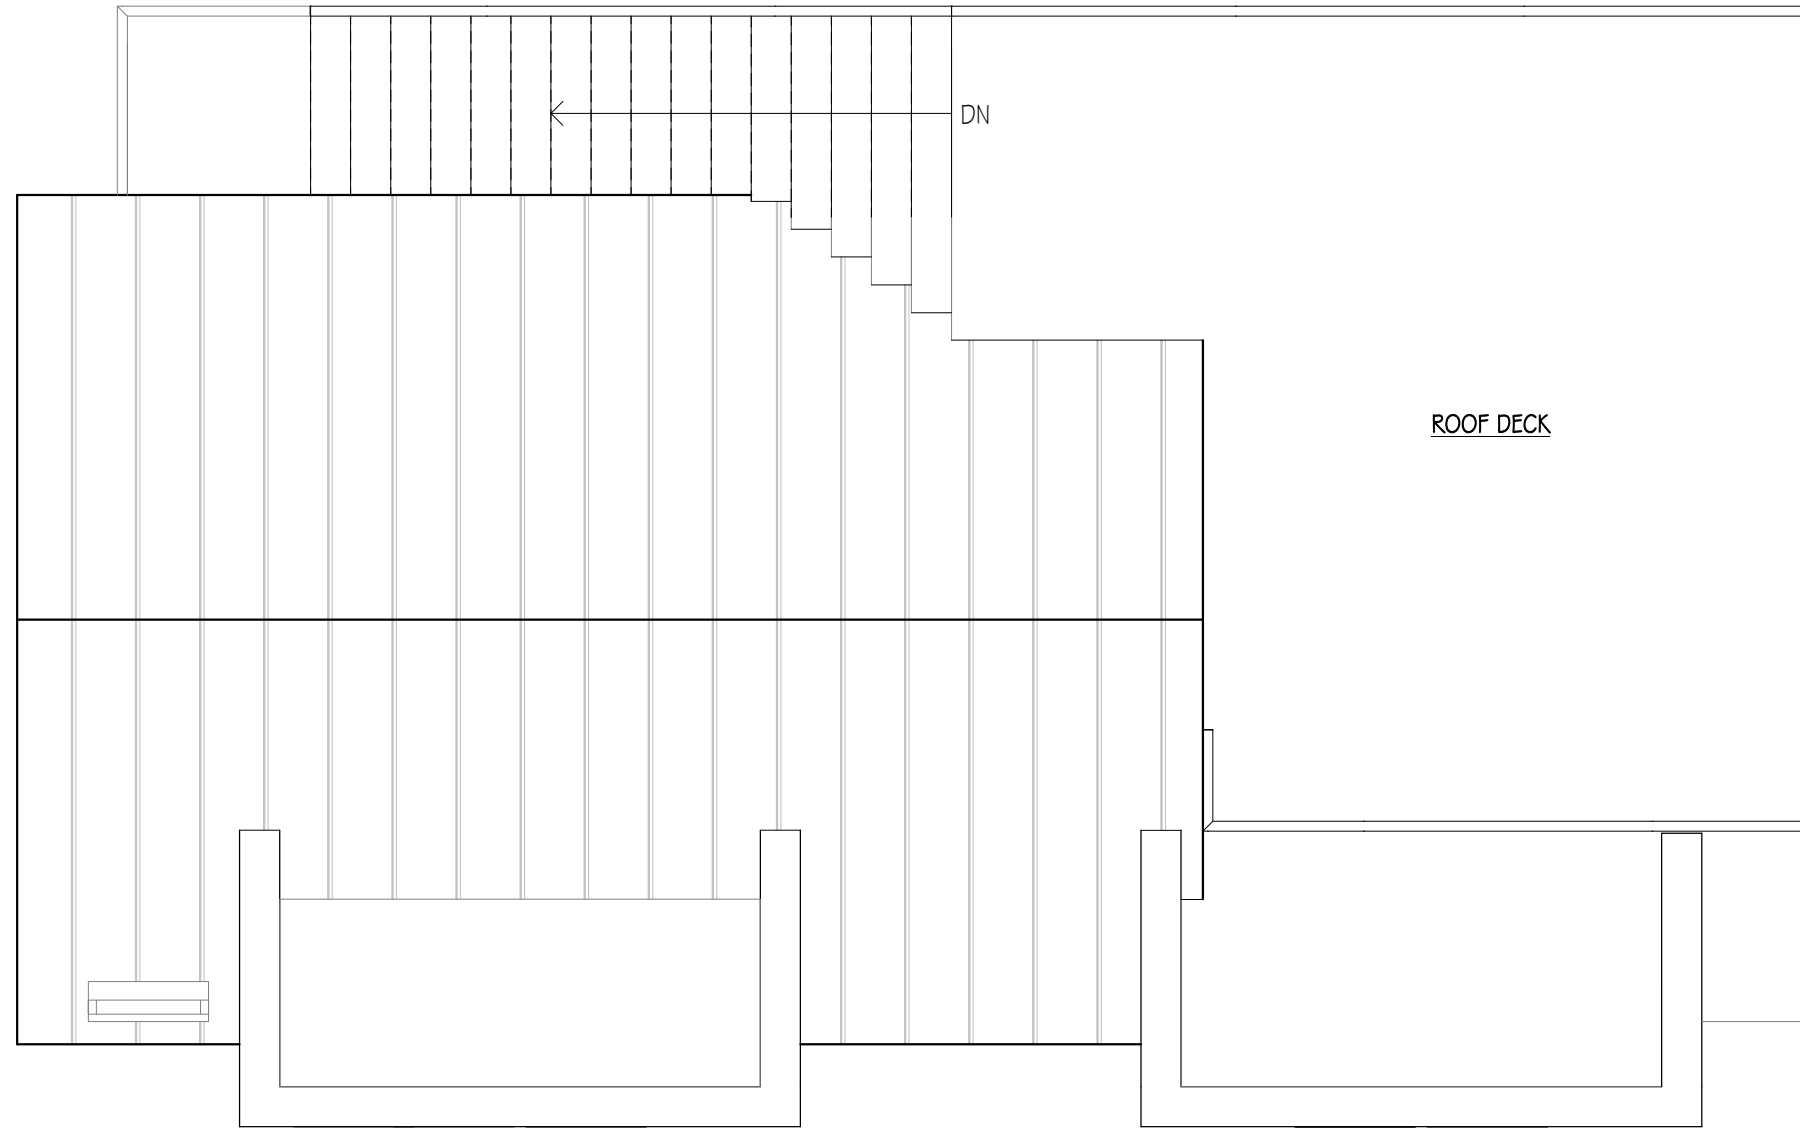

SFR | LVL 1

SCALE: 1/4" = 1'-0"

SFR 1 LVL 2

SCALE: 1/4" = 1'-0"

SFR 1 LVL 3

SCALE: 1/4" = 1'-0"

SFR I ROOF DECK

SCALE: 1/4" = 1'-0"

SFR 2 LVL 1

SCALE: 1/4" = 1'-0"

SFR 2 LVL 2

SCALE: 1/4" = 1'-0"

SFR 2 LVL 3

SCALE: 1/4" = 1'-0"

SFR 2 ROOF DECK

SCALE: 1/4" = 1'-0"