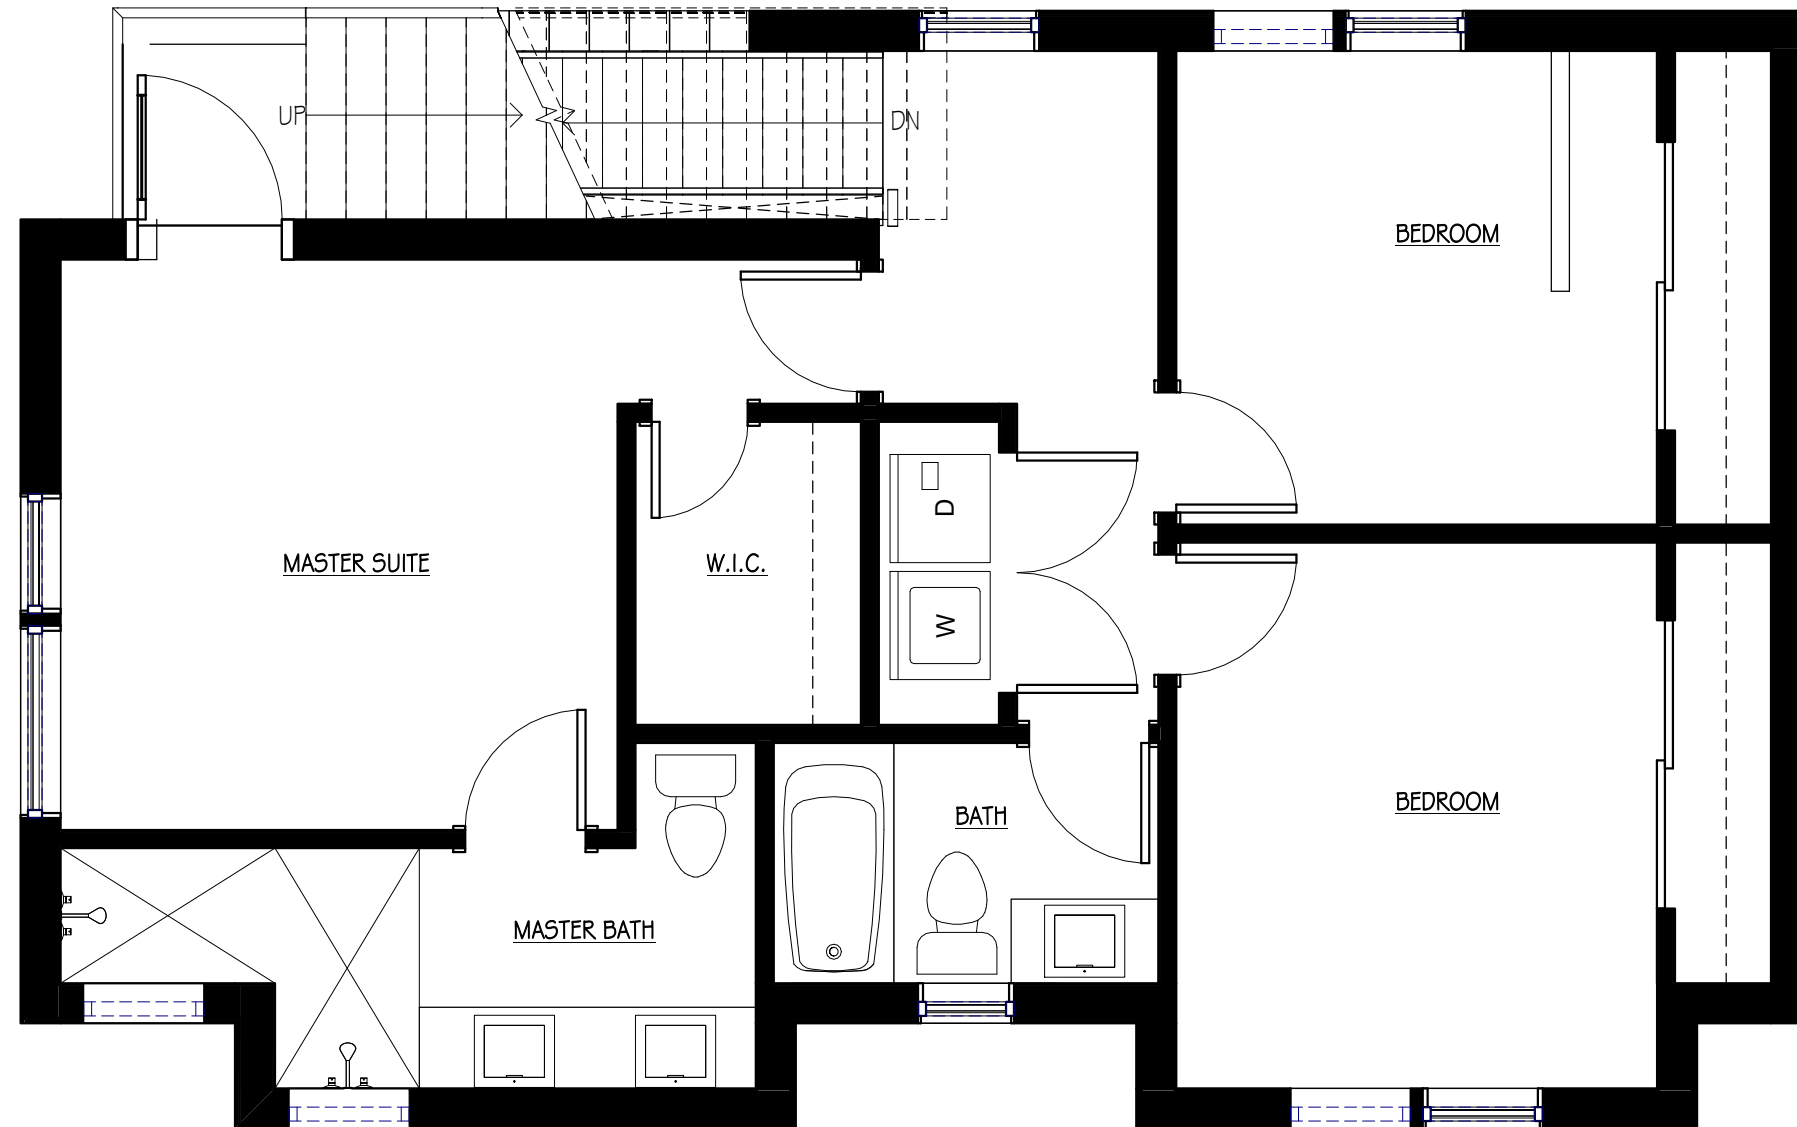

SFR | LVL 1

SCALE: 1/4" = 1'-0"

SFR 1 LVL 2

SCALE: 1/4" = 1'-0"

SFR 1 LVL 3

SCALE: 1/4" = 1'-0"

SFR I ROOF DECK

SCALE: 1/4" = 1'-0"

SFR 2 LVL 1

SCALE: 1/4" = 1'-0"

SFR 2 LVL 2

SCALE: 1/4" = 1'-0"

SFR 2 LVL 3

SCALE: 1/4" = 1'-0"

SFR 2 ROOF DECK

SCALE: 1/4" = 1'-0"