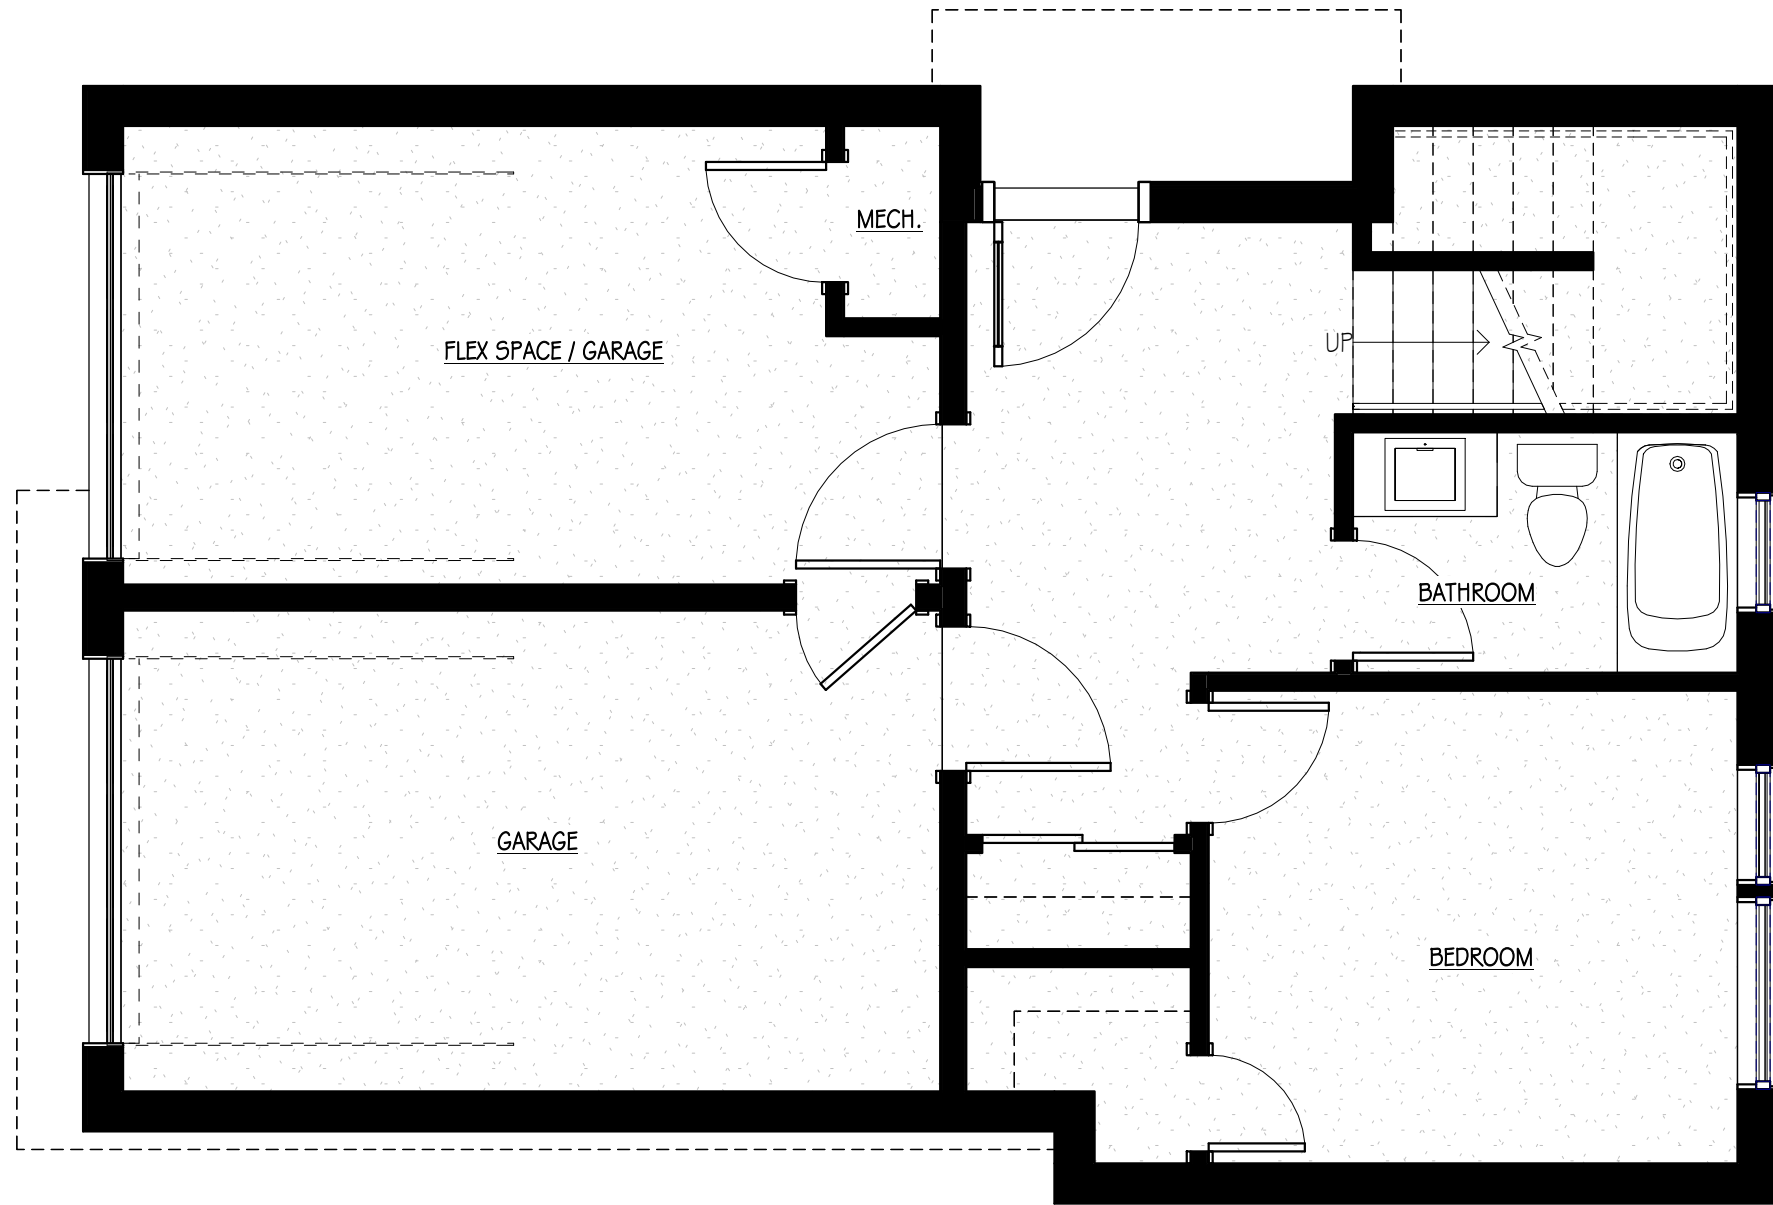

SFR | LVL 1

SCALE: 1/4" = 1'-0"

SFR 1 LVL 2

SCALE: 1/4" = 1'-0"

SFR 1 LVL 3

SCALE: 1/4" = 1'-0"

SFR I ROOF DECK

SCALE: 1/4" = 1'-0"

SFR 2 LVL 1

SCALE: 1/4" = 1'-0"

SFR 2 LVL 2

SCALE: 1/4" = 1'-0"

SFR 2 LVL 3

SCALE: 1/4" = 1'-0"

SFR 2 ROOF DECK

SCALE: 1/4" = 1'-0"