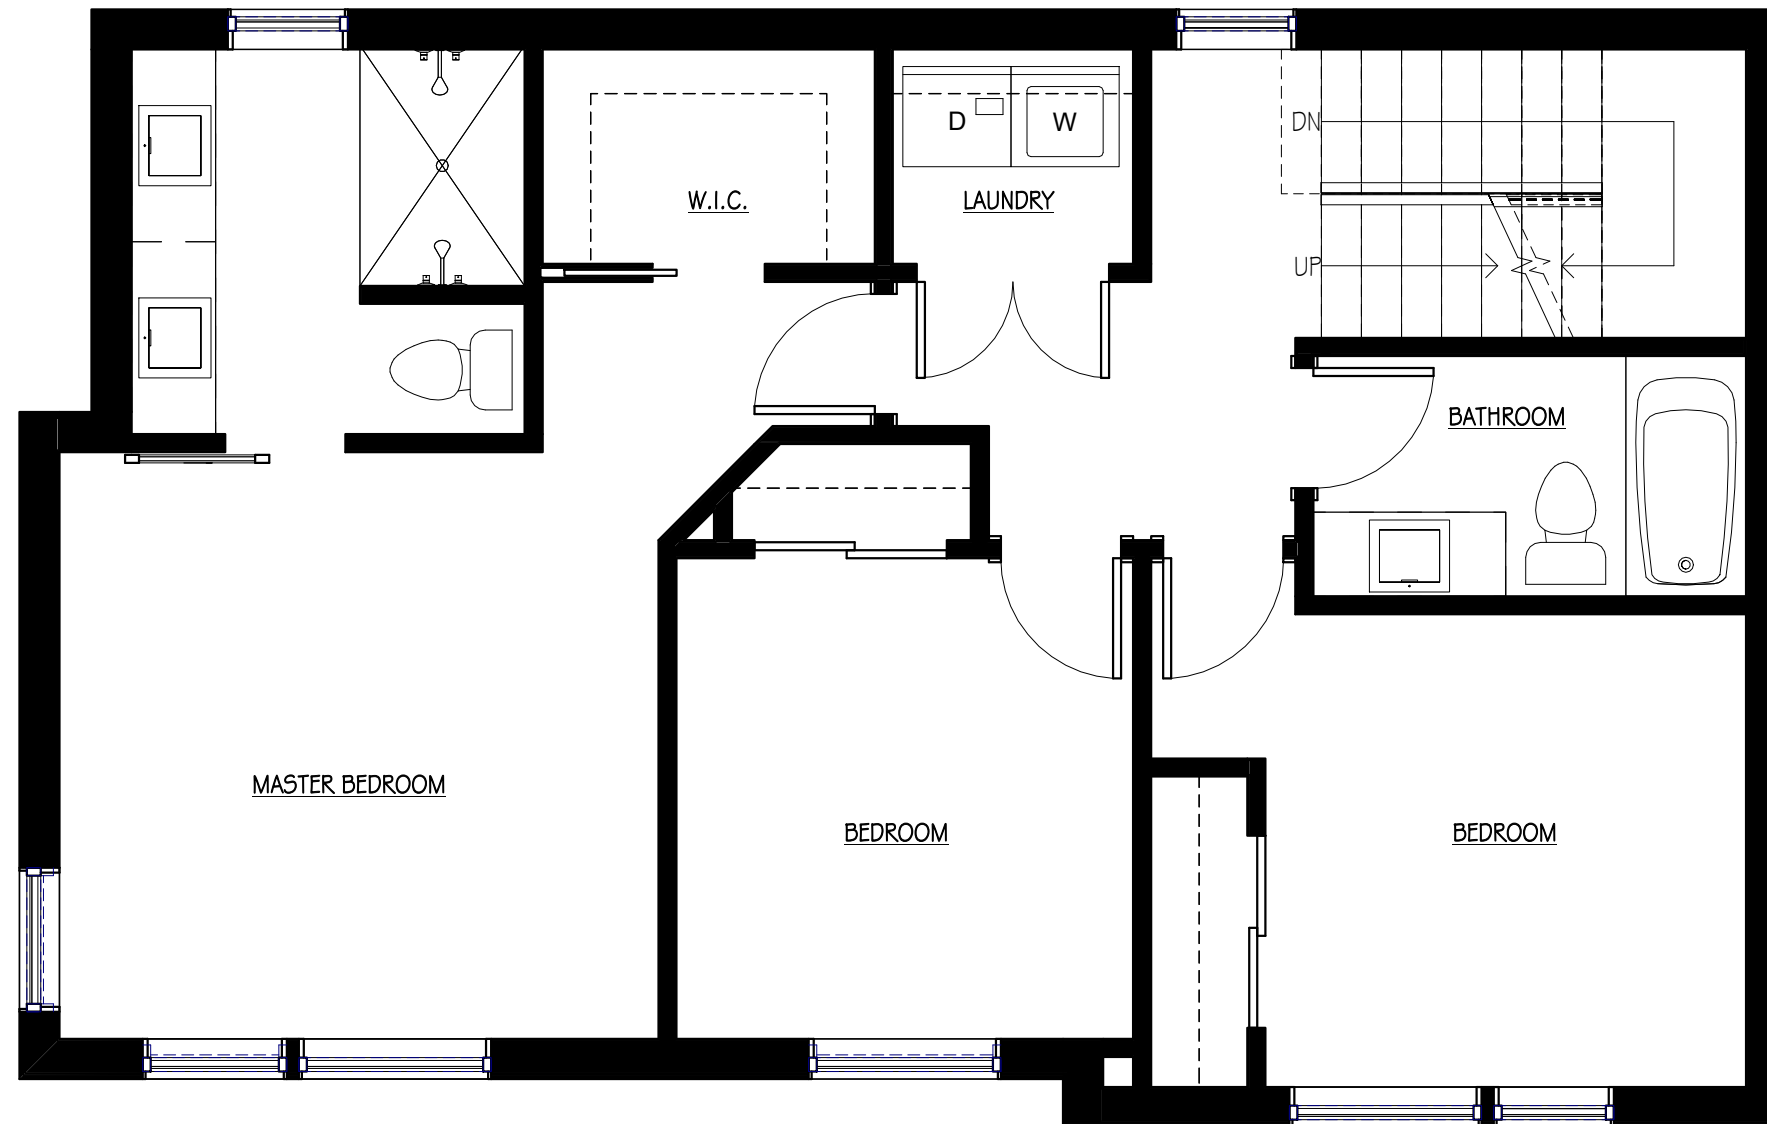

SFR | LVL 1

SCALE: 1/4" = 1'-0"

SFR 1 LVL 2

SCALE: 1/4" = 1'-0"

SFR 1 LVL 3

SCALE: 1/4" = 1'-0"

SFR I ROOF DECK

SCALE: 1/4" = 1'-0"

SFR 2 LVL 1

SCALE: 1/4" = 1'-0"

SFR 2 LVL 2

SCALE: 1/4" = 1'-0"

SFR 2 LVL 3

SCALE: 1/4" = 1'-0"

SFR 2 ROOF DECK

SCALE: 1/4" = 1'-0"