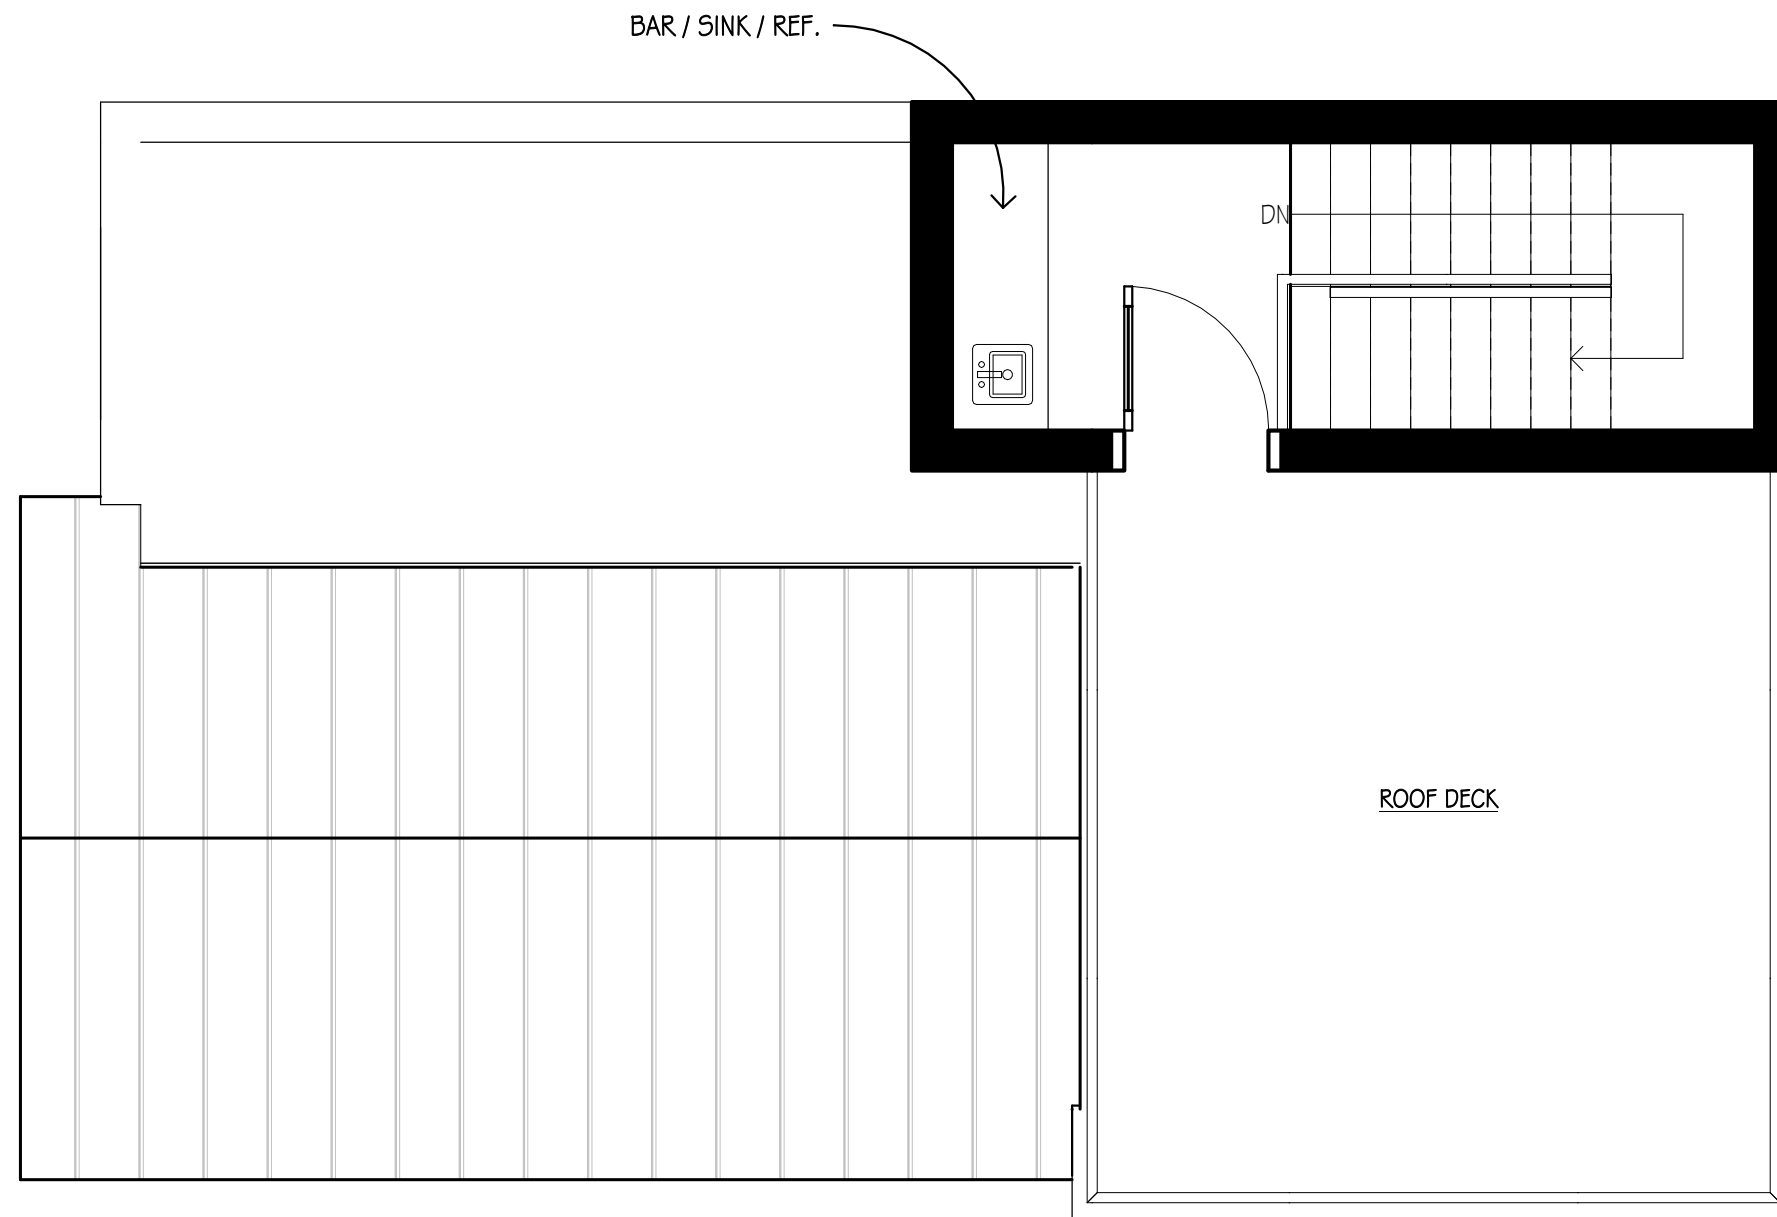

SFR | LVL 1

SCALE: 1/4" = 1'-0"

SFR 1 LVL 2

SCALE: 1/4" = 1'-0"

SFR 1 LVL 3

SCALE: 1/4" = 1'-0"

SFR I ROOF DECK

SCALE: 1/4" = 1'-0"

SFR 2 LVL 1

SCALE: 1/4" = 1'-0"

SFR 2 LVL 2

SCALE: 1/4" = 1'-0"

SFR 2 LVL 3

SCALE: 1/4" = 1'-0"

SFR 2 ROOF DECK

SCALE: 1/4" = 1'-0"