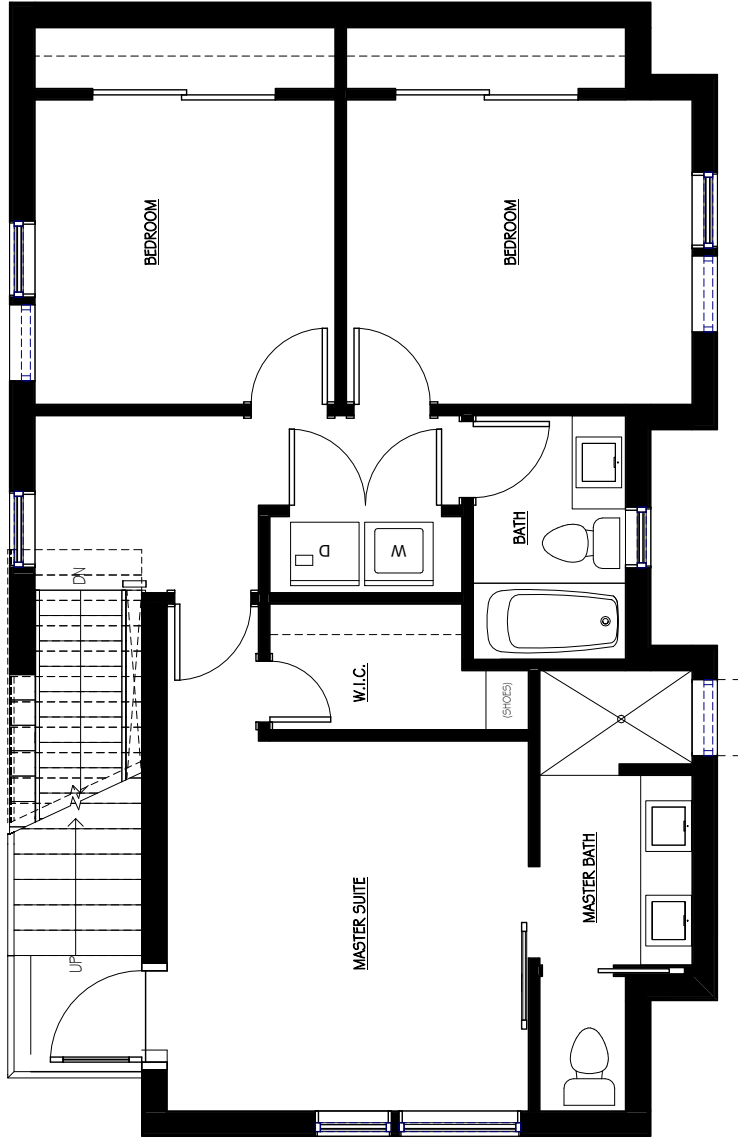

SFR 1 LVL 1
 SCALE: 1/4" = 1'-0"

SFR 1 LVL 2

SCALE: 1/4" = 1'-0"

SFR I LVL 3

SCALE: 1/4" = 1'-0"

SFR I ROOF DECK

SCALE: 1/4" = 1'-0"