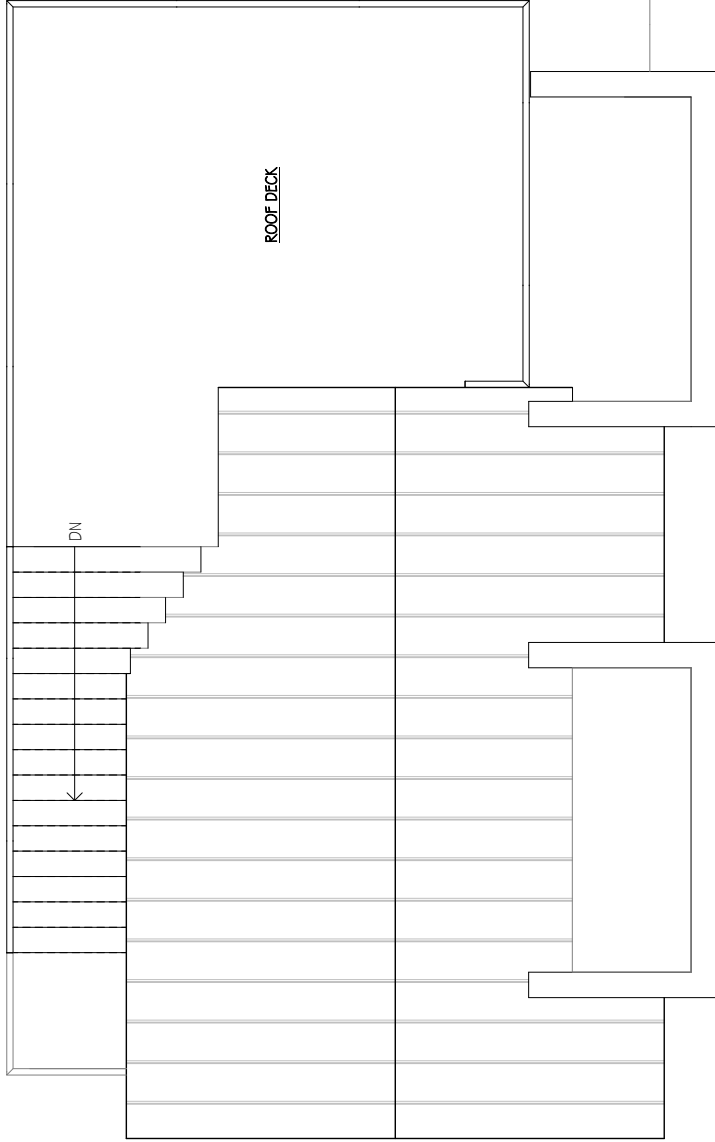

SFR 1 LVL 1
 SCALE: 1/4" = 1'-0"

SFR 1 LVL 2

SCALE: 1/4" = 1'-0"

SFR I LVL 3

SCALE: 1/4" = 1'-0"

SFR I ROOF DECK

SCALE: 1/4" = 1'-0"