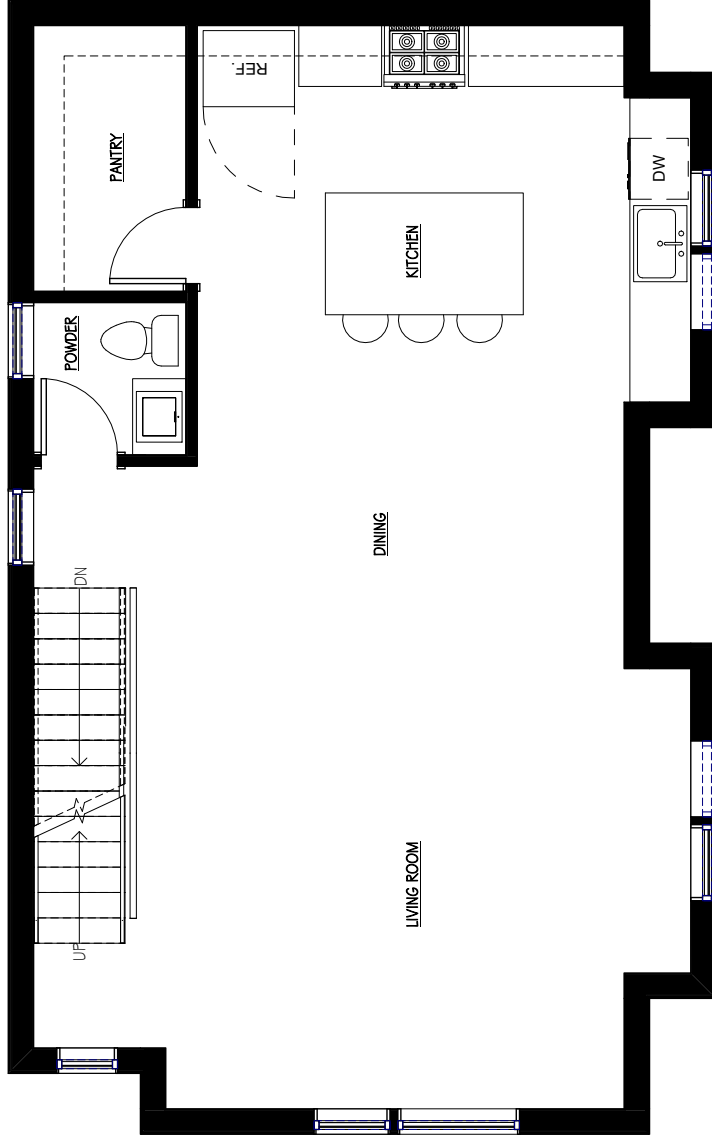

SFR 1 LVL 1
 SCALE: 1/4" = 1'-0"

SFR 1 LVL 2

SCALE: 1/4" = 1'-0"

SFR I LVL 3

SCALE: 1/4" = 1'-0"

SFR I ROOF DECK

SCALE: 1/4" = 1'-0"