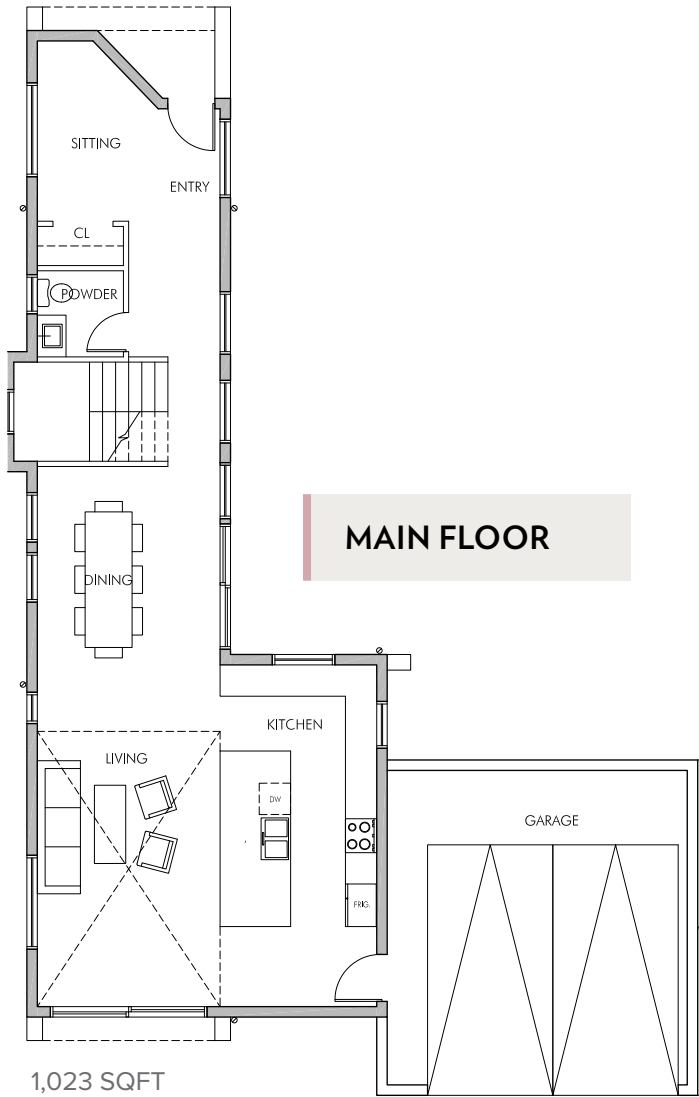

FLORA FARMHOUSE FLOORPLANS

6610 FLORA AVE S., SEATTLE, WA 98108

FIRST FLOOR	1,023 SF
SECOND FLOOR	837 SF
THIRD FLOOR	976 SF

TOTAL 2,850 SF

87 SF M. Bed Deck
423 SF Garage
423 SF Deck

FloraFarmhouse.com | MLS 1568710