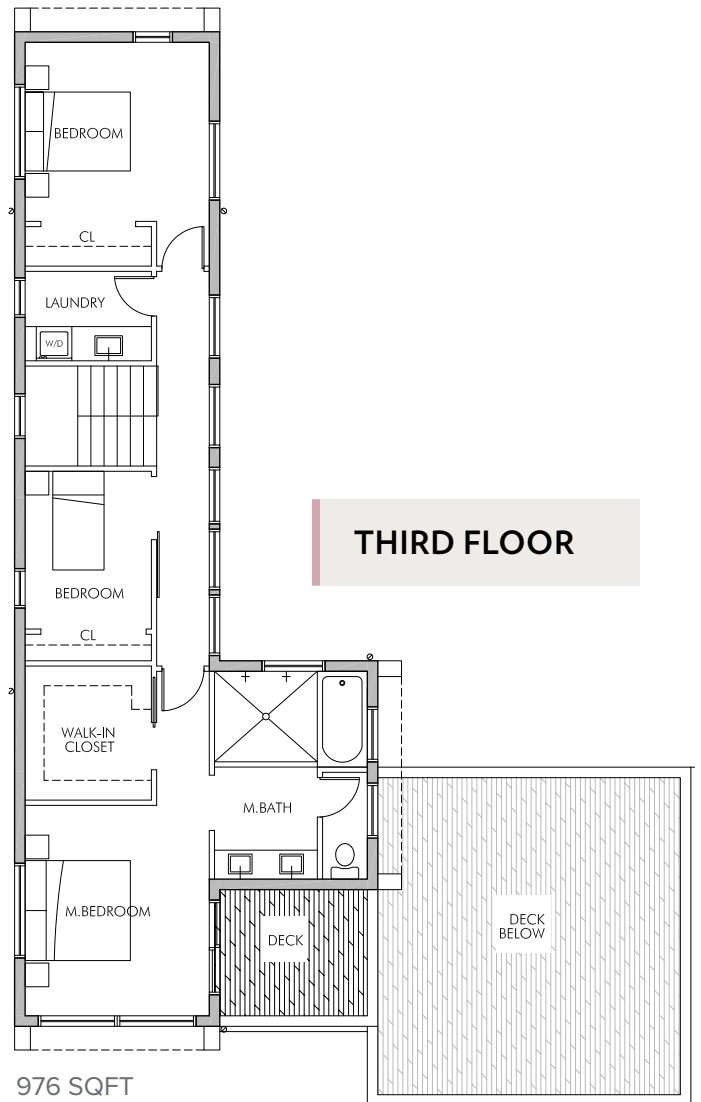

FLORA FARMHOUSE

6610 FLORA AVE S., SEATTLE, WA 98108

FloraFarmhouse.com | MLS 1568710

SIZES AND DIMENSIONS ARE APPROXIMATE, ACTUAL MAY VARY

SUSAN L STASIK
Managing Broker | Premier Director
susan@windermere.com
M 206.660.1012

Windermere Real Estate Co.