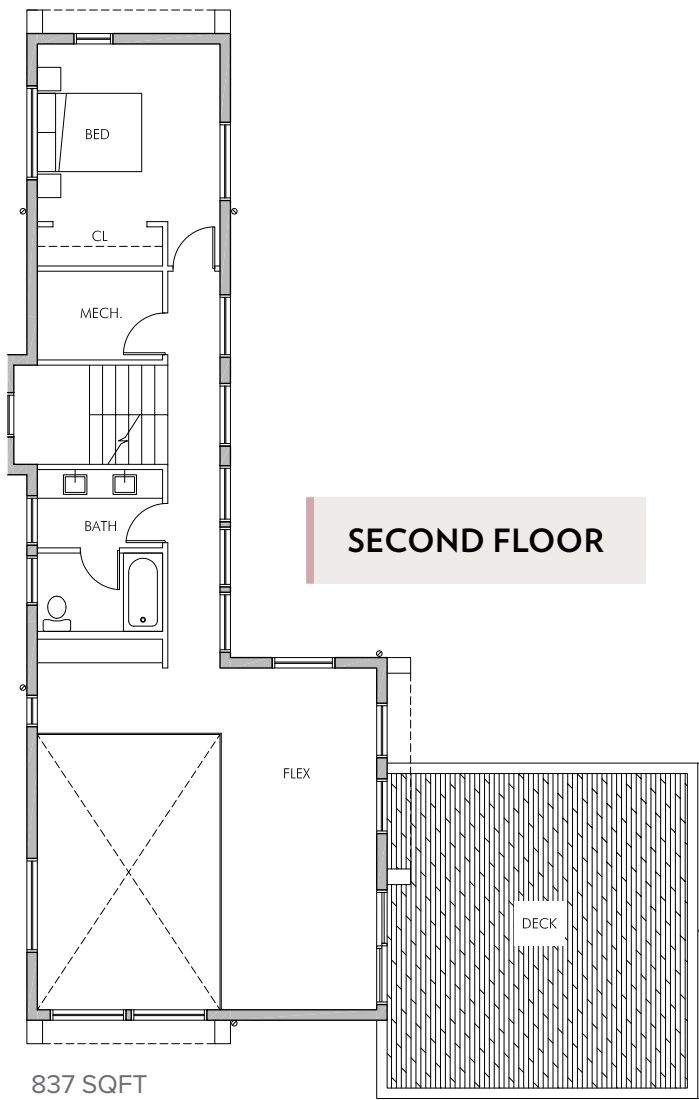

FLORA FARMHOUSE FLOORPLANS

6610 FLORA AVE S., SEATTLE, WA 98108

FIRST FLOOR	1,023 SF
SECOND FLOOR	837 SF
THIRD FLOOR	976 SF

TOTAL 2,850 SF

87 SF M. Bed Deck
423 SF Garage
423 SF Deck

FloraFarmhouse.com | MLS 1568710

FloraFarmhouse.com | MLS 1568710

SIZES AND DIMENSIONS ARE APPROXIMATE, ACTUAL MAY VARY

SUSAN L STASIK
Managing Broker | Premier Director
susan@windermere.com
M 206.660.1012

Windermere Real Estate Co.