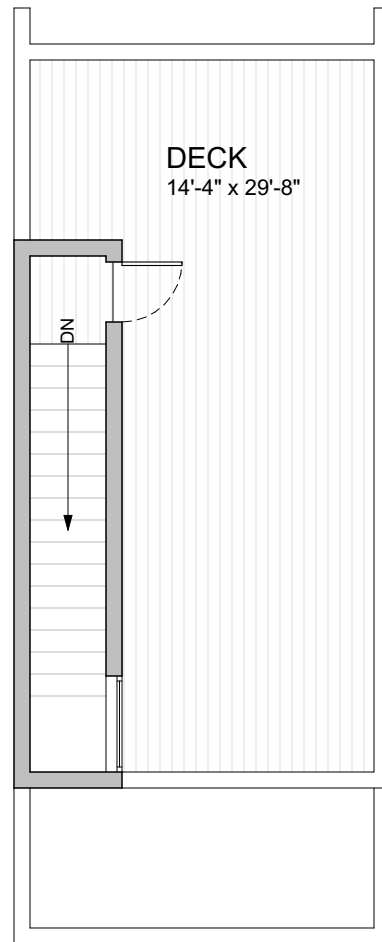

## AREA SUMMARY

First Floor	561	SF
Second Floor	400	SF
Third Floor	575	SF
Fourth Floor	475	SF
Penthouse	101	SF
Total	2,112	SF
	221	SF Garage
	340	SF Roof Deck

## FIRST FLOOR

SCALE: 1/8" = 1'-0"

**Dwell @ South Oregon**  
3525 South Oregon Street - Townhouse  
2 bedrooms, 3 1/2 baths, studio-suite, garage  
[www.dwelldevelopment.com](http://www.dwelldevelopment.com)

**SECOND FLOOR**  
SCALE: 1/8" = 1'-0"

**THIRD FLOOR**  
SCALE: 1/8" = 1'-0"

**Dwell @ South Oregon**  
3525 South Oregon Street - Townhouse  
2 bedrooms, 3 1/2 baths, studio-suite, garage  
[www.dwelldevelopment.com](http://www.dwelldevelopment.com)

**FOURTH FLOOR**  
SCALE: 1/8" = 1'-0"

**PENTHOUSE & DECK**  
SCALE: 1/8" = 1'-0"