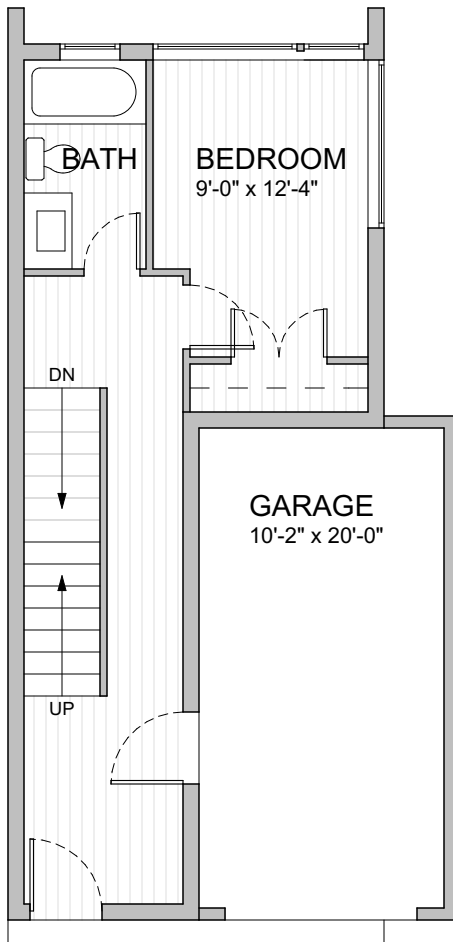

## AREA SUMMARY

First Floor	561	SF
Second Floor	400	SF
Third Floor	575	SF
Fourth Floor	475	SF
Penthouse	101	SF
Total	2,112	SF
	221	SF Garage
	340	SF Roof Deck

## FIRST FLOOR

SCALE: 1/8" = 1'-0"

**Dwell @ South Oregon**  
3525 South Oregon Street - Townhouse  
2 bedrooms, 3 1/2 baths, studio-suite, garage  
[www.dwelldevelopment.com](http://www.dwelldevelopment.com)

**SECOND FLOOR**  
SCALE: 1/8" = 1'-0"

**THIRD FLOOR**  
SCALE: 1/8" = 1'-0"

**Dwell @ South Oregon**  
3525 South Oregon Street - Townhouse  
2 bedrooms, 3 1/2 baths, studio-suite, garage  
[www.dwelldevelopment.com](http://www.dwelldevelopment.com)

**FOURTH FLOOR**  
SCALE: 1/8" = 1'-0"

**PENTHOUSE & DECK**  
SCALE: 1/8" = 1'-0"