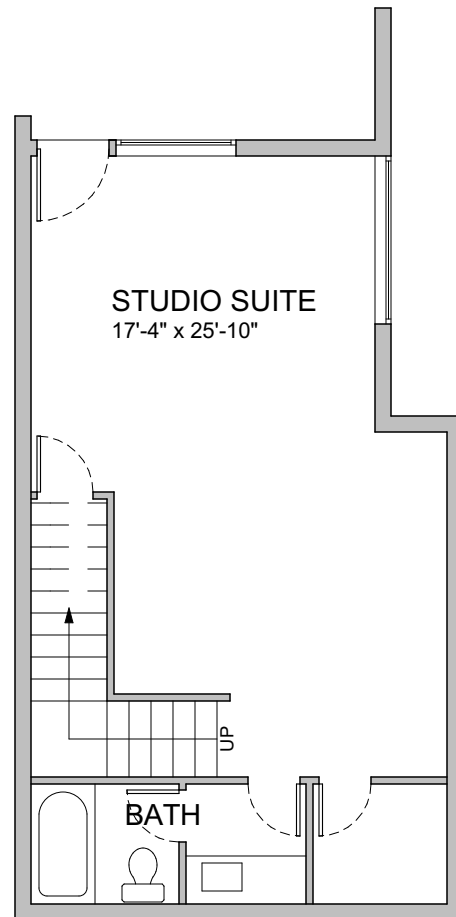

# Dwell @ South Oregon

3525 South Oregon Street - Townhouse  
2 bedrooms, 3 1/2 baths, studio-suite, garage  
[www.dwelldevelopment.com](http://www.dwelldevelopment.com)

## AREA SUMMARY

First Floor	561	SF
Second Floor	400	SF
Third Floor	575	SF
Fourth Floor	475	SF
Penthouse	101	SF
Total	2,112	SF
	221	SF Garage
	340	SF Roof Deck

## FIRST FLOOR

SCALE: 1/8" = 1'-0"

**Dwell @ South Oregon**  
3525 South Oregon Street - Townhouse  
2 bedrooms, 3 1/2 baths, studio-suite, garage  
[www.dwelldevelopment.com](http://www.dwelldevelopment.com)

**FOURTH FLOOR**  
SCALE: 1/8" = 1'-0"

**PENTHOUSE & DECK**  
SCALE: 1/8" = 1'-0"