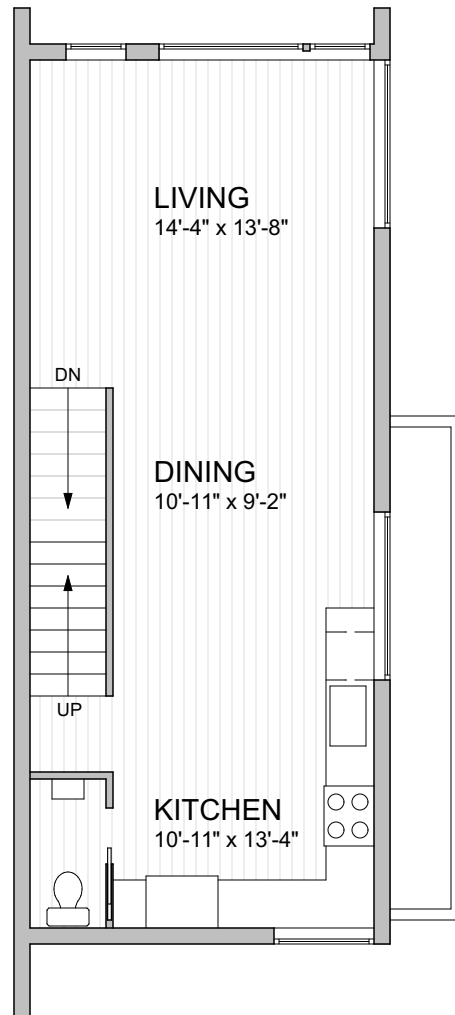

## AREA SUMMARY

First Floor	561	SF
Second Floor	400	SF
Third Floor	575	SF
Fourth Floor	475	SF
Penthouse	101	SF
Total	2,112	SF
	221	SF Garage
	340	SF Roof Deck

## FIRST FLOOR

SCALE: 1/8" = 1'-0"

**Dwell @ South Oregon**  
3525 South Oregon Street - Townhouse  
2 bedrooms, 3 1/2 baths, studio-suite, garage  
[www.dwelldevelopment.com](http://www.dwelldevelopment.com)

**SECOND FLOOR**  
SCALE: 1/8" = 1'-0"

**THIRD FLOOR**  
SCALE: 1/8" = 1'-0"

**Dwell @ South Oregon**  
3525 South Oregon Street - Townhouse  
2 bedrooms, 3 1/2 baths, studio-suite, garage  
[www.dwelldevelopment.com](http://www.dwelldevelopment.com)

**FOURTH FLOOR**  
SCALE: 1/8" = 1'-0"

**PENTHOUSE & DECK**  
SCALE: 1/8" = 1'-0"