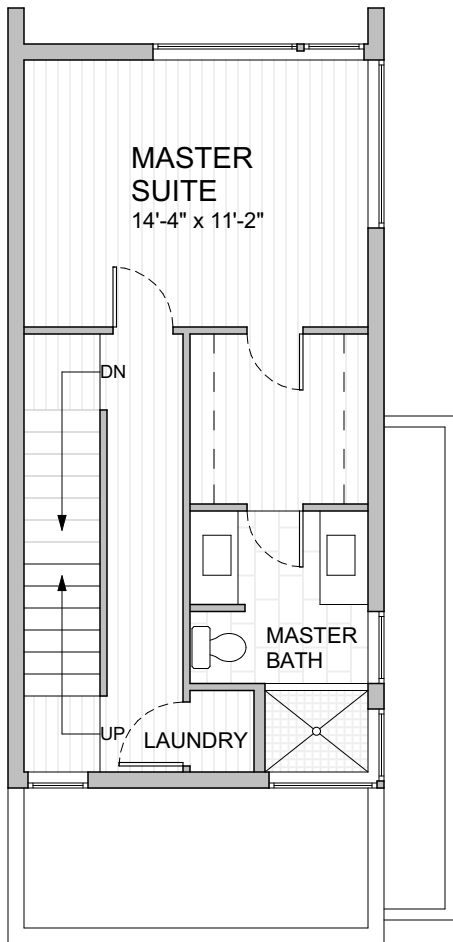

## AREA SUMMARY

First Floor	561	SF
Second Floor	400	SF
Third Floor	575	SF
Fourth Floor	475	SF
Penthouse	101	SF
Total	2,112	SF
	221	SF Garage
	340	SF Roof Deck

## FIRST FLOOR

SCALE: 1/8" = 1'-0"

**Dwell @ South Oregon**  
3525 South Oregon Street - Townhouse  
2 bedrooms, 3 1/2 baths, studio-suite, garage  
[www.dwelldevelopment.com](http://www.dwelldevelopment.com)

**SECOND FLOOR**  
SCALE: 1/8" = 1'-0"

**THIRD FLOOR**  
SCALE: 1/8" = 1'-0"

**Dwell @ South Oregon**  
3525 South Oregon Street - Townhouse  
2 bedrooms, 3 1/2 baths, studio-suite, garage  
[www.dwelldevelopment.com](http://www.dwelldevelopment.com)

**FOURTH FLOOR**  
SCALE: 1/8" = 1'-0"

**PENTHOUSE & DECK**  
SCALE: 1/8" = 1'-0"