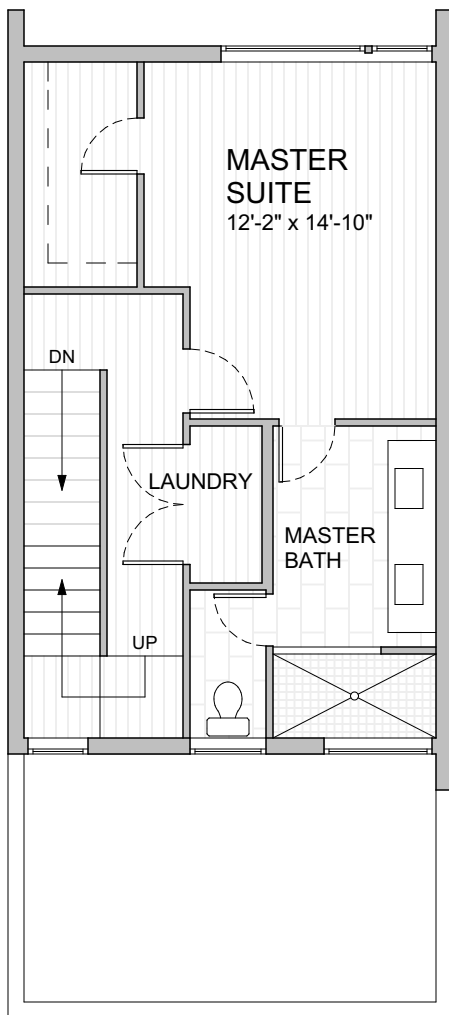

Dwell @ South Oregon
3525 South Oregon Street - Live-Work 2
2 bedrooms, 3 1/2 baths, work space, garage
www.dwelldevelopment.com

AREA SUMMARY

First Floor	562	SF
Second Floor	406	SF
Third Floor	722	SF
Fourth Floor	526	SF
Penthouse	115	SF
Total	2,331	SF
	221	SF Garage
	387	SF Roof Deck

FIRST FLOOR

SCALE: 1/8" = 1'-0"

Dwell @ South Oregon

3525 South Oregon Street - Live-Work 2
2 bedrooms, 3 1/2 baths, work space, garage
www.dwelldevelopment.com

SECOND FLOOR
SCALE: 1/8" = 1'-0"

THIRD FLOOR
SCALE: 1/8" = 1'-0"

Dwell @ South Oregon

3525 South Oregon Street - Live-Work 2
2 bedrooms, 3 1/2 baths, work space, garage
www.dwelldevelopment.com

FOURTH FLOOR
SCALE: 1/8" = 1'-0"

PENTHOUSE & DECK
SCALE: 1/8" = 1'-0"