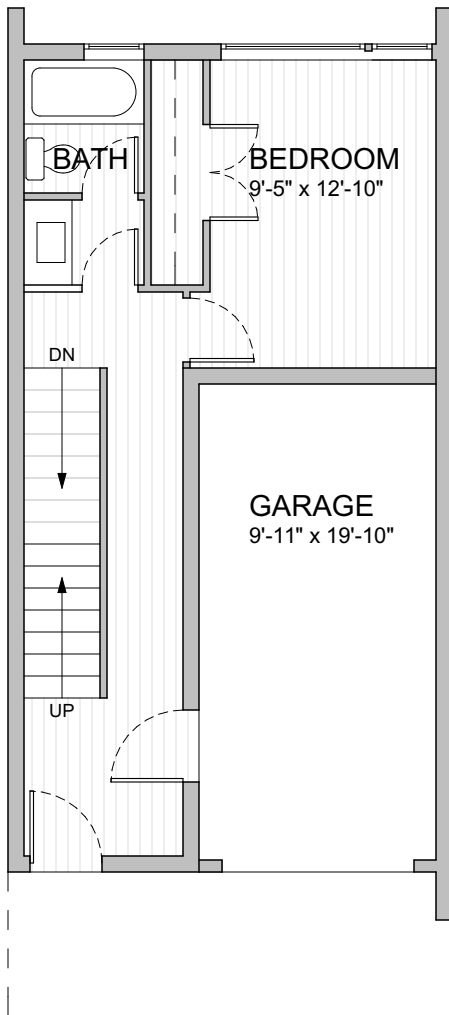

Dwell @ South Oregon
3525 South Oregon Street - Live-Work 2
2 bedrooms, 3 1/2 baths, work space, garage
www.dwelldevelopment.com

AREA SUMMARY

First Floor	562	SF
Second Floor	406	SF
Third Floor	722	SF
Fourth Floor	526	SF
Penthouse	115	SF
Total	2,331	SF
	221	SF Garage
	387	SF Roof Deck

FIRST FLOOR

SCALE: 1/8" = 1'-0"

Dwell @ South Oregon

3525 South Oregon Street - Live-Work 2
2 bedrooms, 3 1/2 baths, work space, garage
www.dwelldevelopment.com

SECOND FLOOR
SCALE: 1/8" = 1'-0"

THIRD FLOOR
SCALE: 1/8" = 1'-0"

Dwell @ South Oregon

3525 South Oregon Street - Live-Work 2
2 bedrooms, 3 1/2 baths, work space, garage
www.dwelldevelopment.com

FOURTH FLOOR
SCALE: 1/8" = 1'-0"

PENTHOUSE & DECK
SCALE: 1/8" = 1'-0"