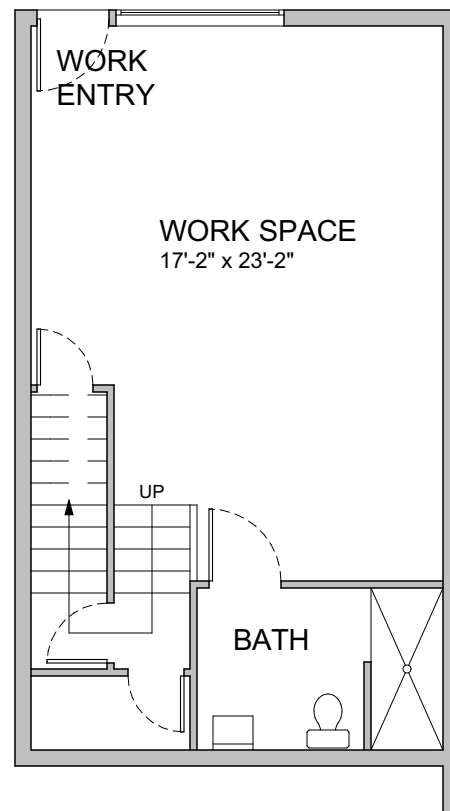

Dwell @ South Oregon
3525 South Oregon Street - Live-Work 2
2 bedrooms, 3 1/2 baths, work space, garage
www.dwelldevelopment.com

AREA SUMMARY

First Floor	562	SF
Second Floor	406	SF
Third Floor	722	SF
Fourth Floor	526	SF
Penthouse	115	SF
Total	2,331	SF
	221	SF Garage
	387	SF Roof Deck

FIRST FLOOR

SCALE: 1/8" = 1'-0"

Dwell @ South Oregon

3525 South Oregon Street - Live-Work 2
2 bedrooms, 3 1/2 baths, work space, garage
www.dwelldevelopment.com

SECOND FLOOR
SCALE: 1/8" = 1'-0"

THIRD FLOOR
SCALE: 1/8" = 1'-0"

Dwell @ South Oregon

3525 South Oregon Street - Live-Work 2
2 bedrooms, 3 1/2 baths, work space, garage
www.dwelldevelopment.com

FOURTH FLOOR
SCALE: 1/8" = 1'-0"

PENTHOUSE & DECK
SCALE: 1/8" = 1'-0"