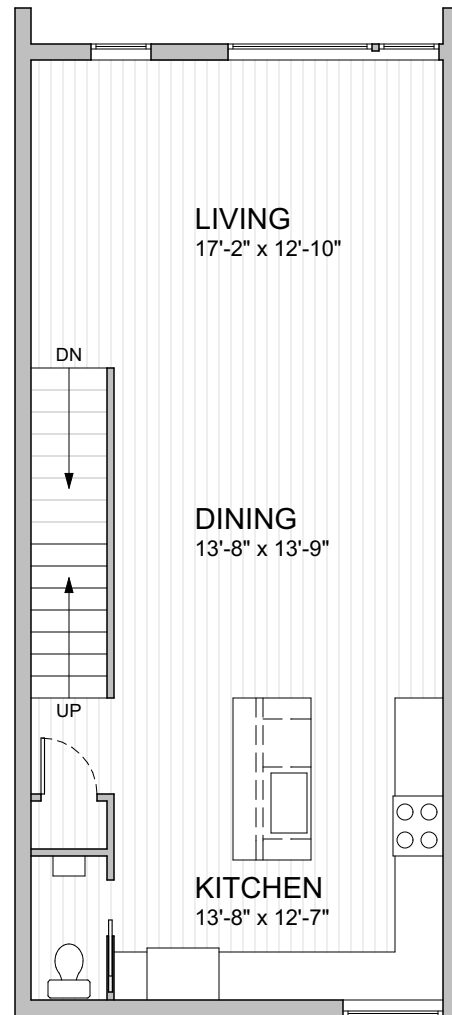

Dwell @ South Oregon
3525 South Oregon Street - Live-Work 2
2 bedrooms, 3 1/2 baths, work space, garage
www.dwelldevelopment.com

AREA SUMMARY

First Floor	562	SF
Second Floor	406	SF
Third Floor	722	SF
Fourth Floor	526	SF
Penthouse	115	SF
Total	2,331	SF
	221	SF Garage
	387	SF Roof Deck

FIRST FLOOR

SCALE: 1/8" = 1'-0"

Dwell @ South Oregon

3525 South Oregon Street - Live-Work 2
2 bedrooms, 3 1/2 baths, work space, garage
www.dwelldevelopment.com

SECOND FLOOR
SCALE: 1/8" = 1'-0"

THIRD FLOOR
SCALE: 1/8" = 1'-0"

Dwell @ South Oregon

3525 South Oregon Street - Live-Work 2
2 bedrooms, 3 1/2 baths, work space, garage
www.dwelldevelopment.com

FOURTH FLOOR
SCALE: 1/8" = 1'-0"

PENTHOUSE & DECK
SCALE: 1/8" = 1'-0"