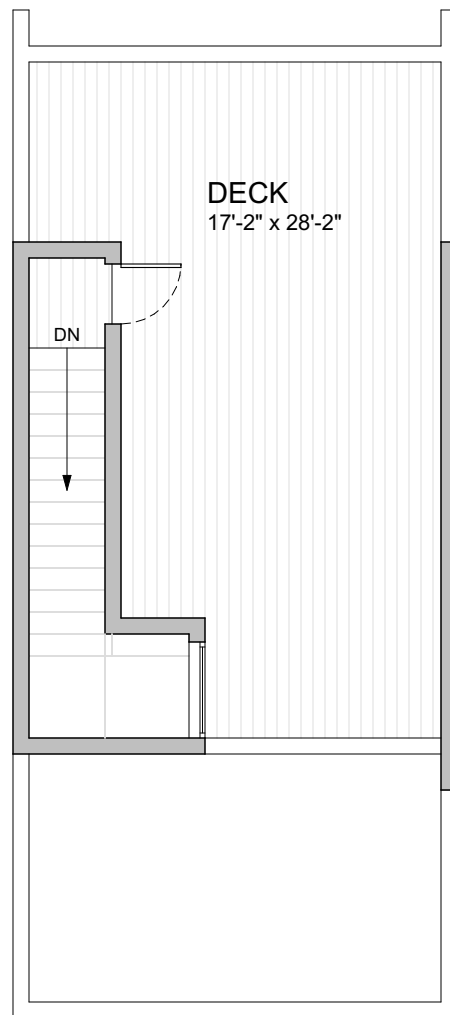

Dwell @ South Oregon
3525 South Oregon Street - Live-Work 2
2 bedrooms, 3 1/2 baths, work space, garage
www.dwelldevelopment.com

AREA SUMMARY

First Floor	562	SF
Second Floor	406	SF
Third Floor	722	SF
Fourth Floor	526	SF
Penthouse	115	SF
Total	2,331	SF
	221	SF Garage
	387	SF Roof Deck

FIRST FLOOR

SCALE: 1/8" = 1'-0"

Dwell @ South Oregon

3525 South Oregon Street - Live-Work 2
2 bedrooms, 3 1/2 baths, work space, garage
www.dwelldevelopment.com

SECOND FLOOR
SCALE: 1/8" = 1'-0"

THIRD FLOOR
SCALE: 1/8" = 1'-0"

Dwell @ South Oregon

3525 South Oregon Street - Live-Work 2
2 bedrooms, 3 1/2 baths, work space, garage
www.dwelldevelopment.com

FOURTH FLOOR
SCALE: 1/8" = 1'-0"

PENTHOUSE & DECK
SCALE: 1/8" = 1'-0"