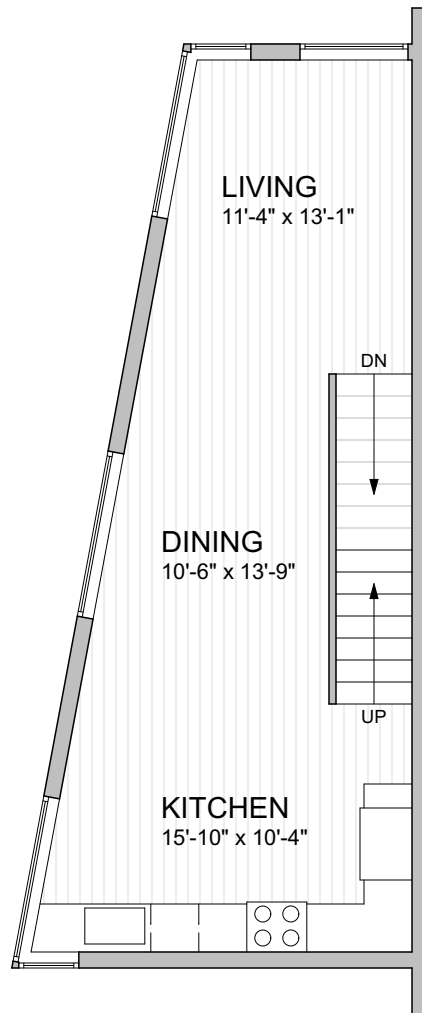

Dwell @ South Oregon

3525 South Oregon Street - Live-Work 1

2 bedrooms, 2 1/2 baths, work space, off-street parking

www.dwelldevelopment.com

AREA SUMMARY

First Floor	382	SF
Second Floor	388	SF
Third Floor	517	SF
Fourth Floor	351	SF
Total	1,638	SF

FIRST FLOOR

SCALE: 1/8" = 1'-0"

Dwell @ South Oregon

3525 South Oregon Street - Live-Work 1
2 bedrooms, 2 1/2 baths, work space, off-street parking
www.dwelldevelopment.com

SECOND FLOOR
SCALE: 1/8" = 1'-0"

THIRD FLOOR
SCALE: 1/8" = 1'-0"

Dwell @ South Oregon

3525 South Oregon Street - Live-Work 1

2 bedrooms, 2 1/2 baths, work space, off-street parking

www.dwelldevelopment.com

FOURTH FLOOR

SCALE: 1/8" = 1'-0"