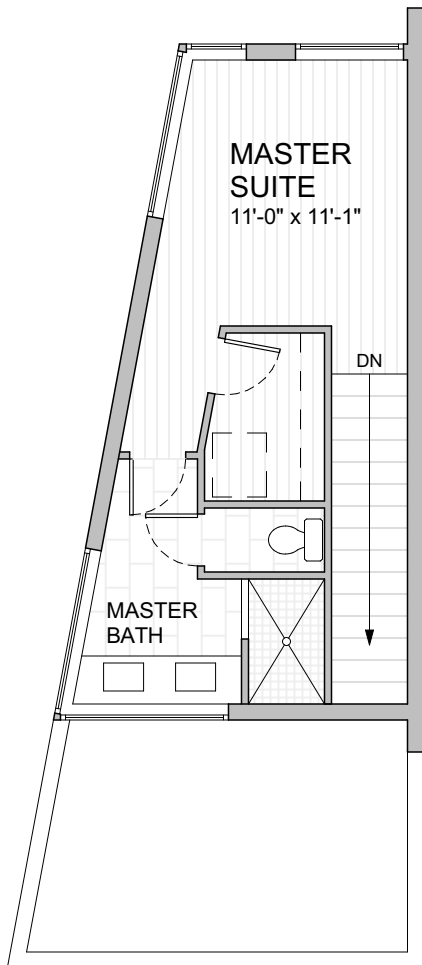

Dwell @ South Oregon

3525 South Oregon Street - Live-Work 1

2 bedrooms, 2 1/2 baths, work space, off-street parking

www.dwelldevelopment.com

AREA SUMMARY

First Floor	382	SF
Second Floor	388	SF
Third Floor	517	SF
Fourth Floor	351	SF
Total	1,638	SF

FIRST FLOOR

SCALE: 1/8" = 1'-0"

Dwell @ South Oregon

3525 South Oregon Street - Live-Work 1
2 bedrooms, 2 1/2 baths, work space, off-street parking
www.dwelldevelopment.com

SECOND FLOOR
SCALE: 1/8" = 1'-0"

THIRD FLOOR
SCALE: 1/8" = 1'-0"

Dwell @ South Oregon

3525 South Oregon Street - Live-Work 1

2 bedrooms, 2 1/2 baths, work space, off-street parking

www.dwelldevelopment.com

FOURTH FLOOR

SCALE: 1/8" = 1'-0"