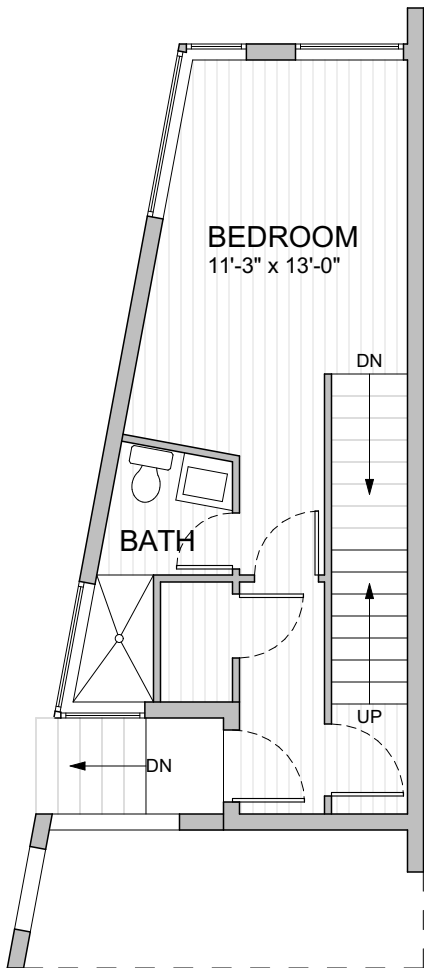

Dwell @ South Oregon

3525 South Oregon Street - Live-Work 1

2 bedrooms, 2 1/2 baths, work space, off-street parking

www.dwelldevelopment.com

AREA SUMMARY

First Floor	382	SF
Second Floor	388	SF
Third Floor	517	SF
Fourth Floor	351	SF
Total	1,638	SF

FIRST FLOOR

SCALE: 1/8" = 1'-0"

Dwell @ South Oregon

3525 South Oregon Street - Live-Work 1
2 bedrooms, 2 1/2 baths, work space, off-street parking
www.dwelldevelopment.com

SECOND FLOOR
SCALE: 1/8" = 1'-0"

THIRD FLOOR
SCALE: 1/8" = 1'-0"

Dwell @ South Oregon

3525 South Oregon Street - Live-Work 1

2 bedrooms, 2 1/2 baths, work space, off-street parking

www.dwelldevelopment.com

FOURTH FLOOR

SCALE: 1/8" = 1'-0"