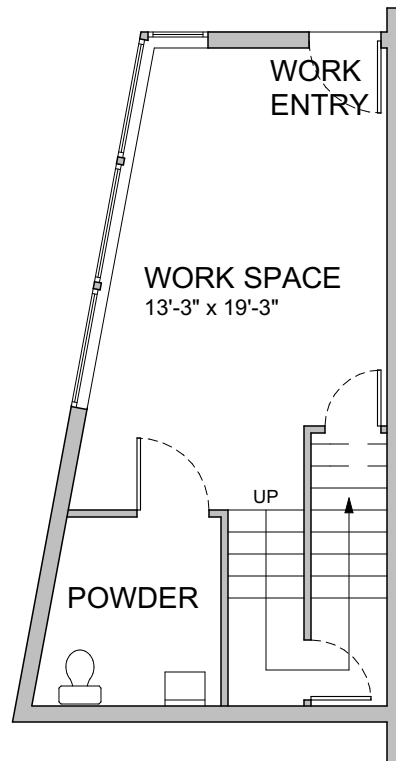

Dwell @ South Oregon

3525 South Oregon Street - Live-Work 1

2 bedrooms, 2 1/2 baths, work space, off-street parking

www.dwelldevelopment.com

AREA SUMMARY

First Floor	382	SF
Second Floor	388	SF
Third Floor	517	SF
Fourth Floor	351	SF
Total	1,638	SF

FIRST FLOOR

SCALE: 1/8" = 1'-0"

Dwell @ South Oregon

3525 South Oregon Street - Live-Work 1
2 bedrooms, 2 1/2 baths, work space, off-street parking
www.dwelldevelopment.com

SECOND FLOOR
SCALE: 1/8" = 1'-0"

THIRD FLOOR
SCALE: 1/8" = 1'-0"

Dwell @ South Oregon

3525 South Oregon Street - Live-Work 1

2 bedrooms, 2 1/2 baths, work space, off-street parking

www.dwelldevelopment.com

FOURTH FLOOR

SCALE: 1/8" = 1'-0"